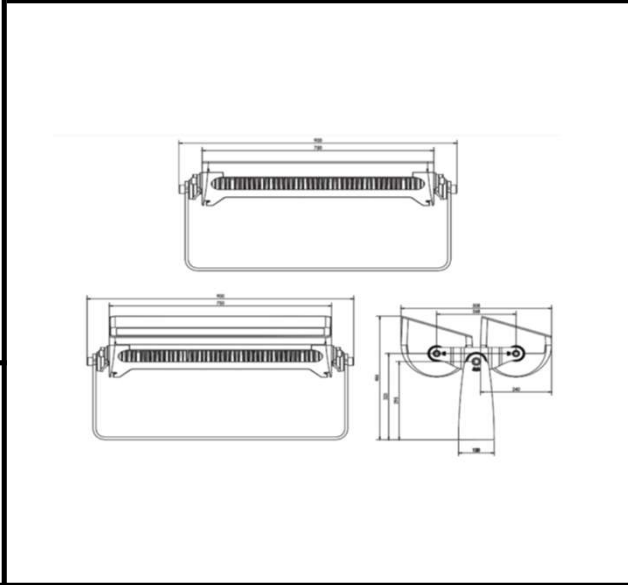

Sovitron Interior Pvt.Ltd.

Model Name	SLOOM-1272S/DL-OSL-1272SC-180
Description	Flood light

Technical description	Image
-----------------------	-------

Dimension	L=900mm W=508mm H=466mm
Frame	Aluminium Die-cast
Color Tempertaure	4000K
Power	420W
Total Luminous Flux	33600 lm
Efficacy	80 lm/W
IP rating	66
Beam angle	2.6,3.5,12,20,30,60,5X20,10 X70 Degree
Color Rendering	≥80
Mounting	Surface
Optics	Lens & Clear Glass
Dimming	NON-Dimmable
Operating Voltage	220-240 VAC
Standard Lifetime	L70 minimum at 50,000 burning hours

Dimension diagram

Remarks:-

Address: Plot #7 Saroorpur-Nangla Industrial Area,Ballabgarh-Sohna Road,Faridabad-121005
Email: info@sovitron.com